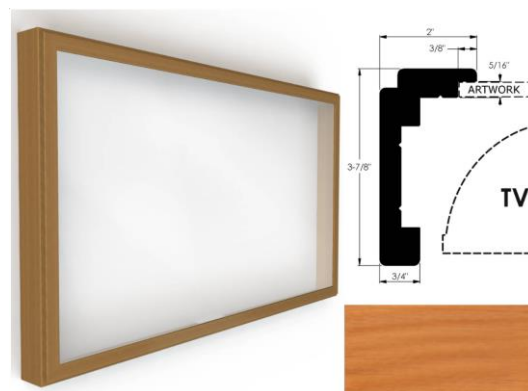

Low Profile – Unfinished