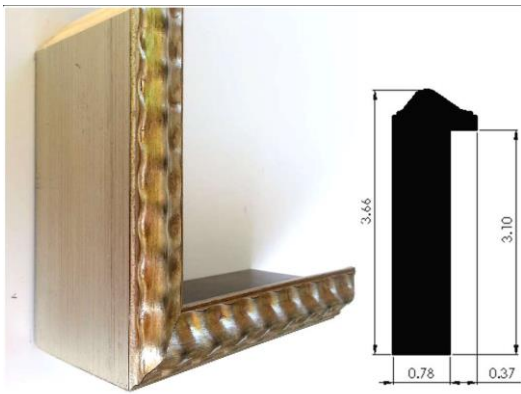

HV Flip-Around and Extended Flip-Out – Frame Choices

This is the range of frames available for use with the Flip-Around and Extended Flip-Out units.

Please note the measurements show are in inches.

1540 Black

1541

Low Profile – Unfinished

201G

202S

203B

401G

402S

403B