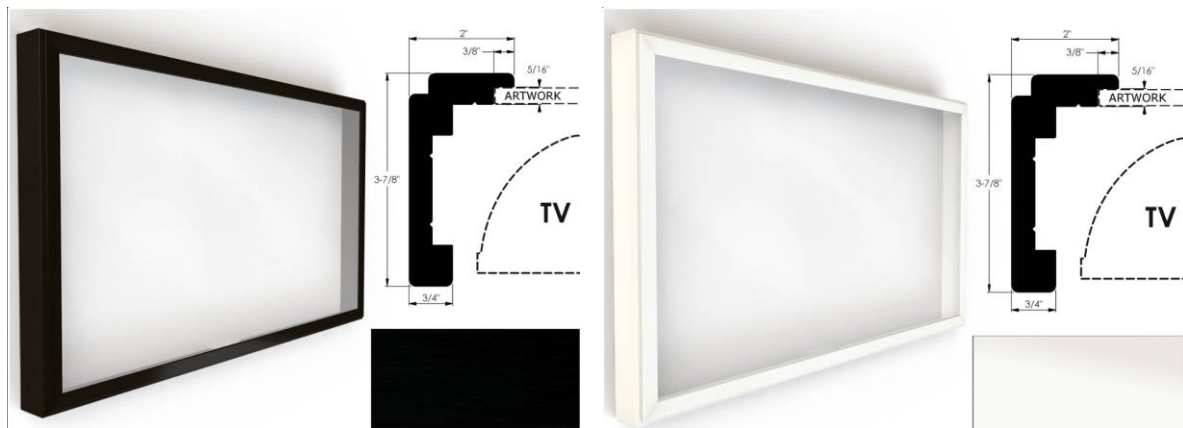

HV Flip-Around and Extended Flip-Out – Frame Choices

This is the range of frames available for use with the Flip-Around and Extended Flip-Out units.

Please note the measurements show are in inches.

1540 Black