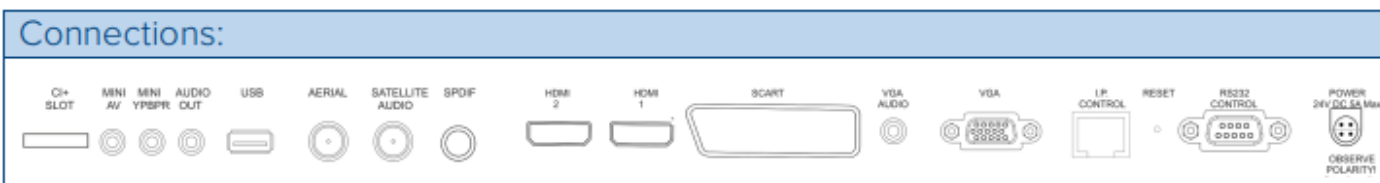

Specification:

- A purpose-built television designed for all rooms of the house
- Fully waterproof to IP66 rating and comes complete with waterproof remote control
- Works with FreeView and Sky and incorporates 3 x HDMI inputs
- Analogue, Digital, Satellite and Cable aerial inputs
- USB connection for playback and recording
- Powered by “Low Voltage” power supply (24V DC)
- External speakers for enhanced sound quality
- Full High Definition Resolution (FHD - 1080p)

OPTION B – For Home Automation - Available in 1080p between sizes 16” – 43”

Specification:

- FULL IP CONTROL
- A purpose-built television designed for all rooms of the house
- Fully waterproof to IP66 rating and comes complete with waterproof remote control
- Works with FreeView HD and FreeSat HD
- Analogue, Digital, Satellite and Cable aerial inputs
- 2 HDMI inputs, Scart, Component and built-in amplifier
- RS232 and Discreet IR
- External speakers for enhanced sound quality
- Full High Definition Resolution (FHD - 1080p)

OPTION C - Available in 1080p between sizes 16” – 43” and in 4K from 43” – 100”

Specification:

- Android 6 “Marshmallow” Smart TV
- IP Internet Access
- Can convert it’s wired IP access into a Wi-Fi hotspot
- Works with FreeView HD and FreeSat HD
- Analogue, Digital, Satellite and Cable aerial inputs
- 2 HDMI inputs, Scart, Component and built-in amplifier
- RS232, Discreet IR and Full IP Control
- External speakers for enhanced sound quality
- 1080p and 4K Resolutions