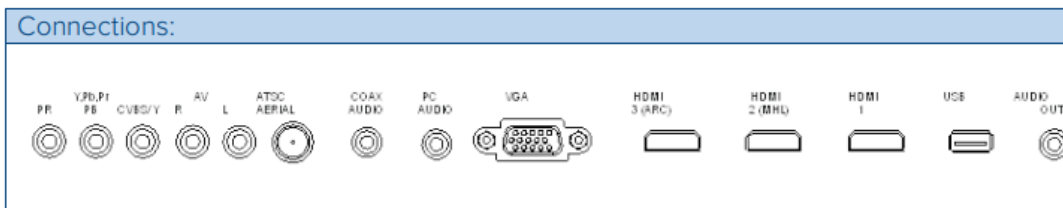

Specification:

- A purpose-built television designed for all rooms of the house
- Fully waterproof to IP66 rating and comes complete with waterproof remote control
- Works with FreeView and Sky and incorporates 3 x HDMI inputs
- Analogue, Digital, Satellite and Cable aerial inputs
- USB connection for playback and recording
- Powered by “Low Voltage” power supply (24V DC)
- External speakers for enhanced sound quality
- Full High Definition Resolution (FHD - 1080p)

OPTION B – For Home Automation - Available in 1080p between sizes 16” – 43”

Specification:

- FULL IP CONTROL
- A purpose-built television designed for all rooms of the house
- Fully waterproof to IP66 rating and comes complete with waterproof remote control
- Works with FreeView HD and FreeSat HD
- Analogue, Digital, Satellite and Cable aerial inputs
- 2 HDMI inputs, Scart, Component and built-in amplifier
- RS232 and Discreet IR
- External speakers for enhanced sound quality
- Full High Definition Resolution (FHD - 1080p)

OPTION C - Available in 1080p between sizes 16” – 43” and in 4K from 43” – 100”

Specification:

- Android 6 “Marshmallow” Smart TV
- IP Internet Access
- Can convert it’s wired IP access into a Wi-Fi hotspot
- Works with FreeView HD and FreeSat HD
- Analogue, Digital, Satellite and Cable aerial inputs
- 2 HDMI inputs, Scart, Component and built-in amplifier
- RS232, Discreet IR and Full IP Control
- External speakers for enhanced sound quality
- 1080p and 4K Resolutions