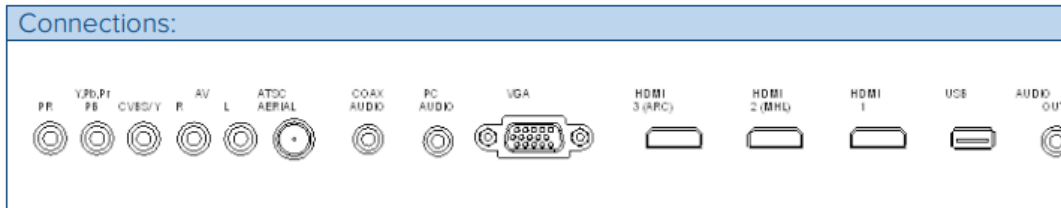

Specification:

- A purpose-built television designed for all rooms of the house
- Fully waterproof to IP66 rating and comes complete with waterproof remote control
- Works with FreeView and Sky and incorporates 3 x HDMI inputs
- Analogue, Digital, Satellite and Cable aerial inputs
- USB connection for playback and recording
- Powered by “Low Voltage” power supply (24V DC)
- External speakers for enhanced sound quality
- Full High Definition Resolution (FHD - 1080p)

OPTION B – For Home Automation - Available in 1080p between sizes 16” – 43”

Specification:

- FULL IP CONTROL
- A purpose-built television designed for all rooms of the house
- Fully waterproof to IP66 rating and comes complete with waterproof remote control
- Works with FreeView HD and FreeSat HD
- Analogue, Digital, Satellite and Cable aerial inputs
- 2 HDMI inputs, Scart, Component and built-in amplifier
- RS232 and Discreet IR
- External speakers for enhanced sound quality
- Full High Definition Resolution (FHD - 1080p)

OPTION C - Available in 1080p between sizes 16” – 43” and in 4K from 43” – 100”

Specification:

- Android 6 “Marshmallow” Smart TV
- IP Internet Access
- Can convert it’s wired IP access into a Wi-Fi hotspot
- Works with FreeView HD and FreeSat HD
- Analogue, Digital, Satellite and Cable aerial inputs
- 2 HDMI inputs, Scart, Component and built-in amplifier
- RS232, Discreet IR and Full IP Control
- External speakers for enhanced sound quality
- 1080p and 4K Resolutions