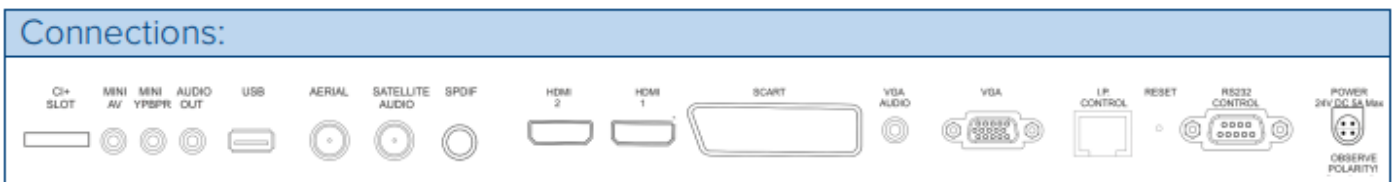

Specification:

- A purpose-built television designed for all rooms of the house
- Fully waterproof to IP66 rating and comes complete with waterproof remote control
- Works with FreeView and Sky and incorporates 3 x HDMI inputs
- Analogue, Digital, Satellite and Cable aerial inputs
- USB connection for playback and recording
- Powered by “Low Voltage” power supply (24V DC)
- External speakers for enhanced sound quality
- Full High Definition Resolution (FHD - 1080p)

OPTION B – For Home Automation - Available in 1080p between sizes 16” – 43”

Specification:

- FULL IP CONTROL
- A purpose-built television designed for all rooms of the house
- Fully waterproof to IP66 rating and comes complete with waterproof remote control
- Works with FreeView HD and FreeSat HD
- Analogue, Digital, Satellite and Cable aerial inputs
- 2 HDMI inputs, Scart, Component and built-in amplifier
- RS232 and Discreet IR
- External speakers for enhanced sound quality
- Full High Definition Resolution (FHD - 1080p)

OPTION C - Available in 1080p between sizes 16” – 43” and in 4K from 43” – 100”

Specification:

- Android 6 “Marshmallow” Smart TV
- IP Internet Access
- Can convert it’s wired IP access into a Wi-Fi hotspot
- Works with FreeView HD and FreeSat HD
- Analogue, Digital, Satellite and Cable aerial inputs
- 2 HDMI inputs, Scart, Component and built-in amplifier
- RS232, Discreet IR and Full IP Control
- External speakers for enhanced sound quality
- 1080p and 4K Resolutions